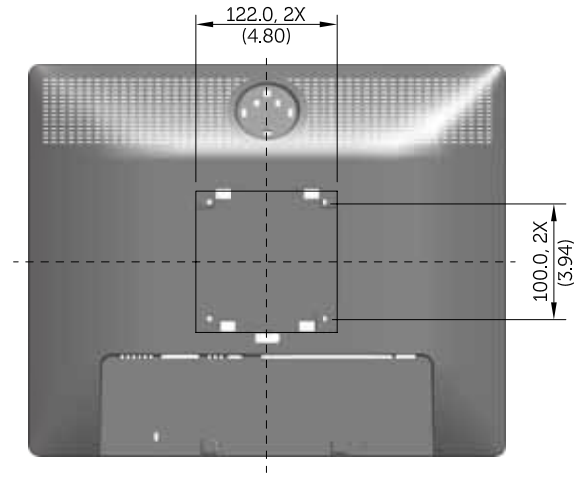

# Norminal Dimensions

Unit: mm (inch)

Back view of Monitor without stand

# P1913S Outline Dimensions

Nominal Dimensions  
Unit: mm (inch)

Back view of Monitor without stand

# P2213 Outline Dimensions

Nominal Dimensions  
Unit: mm (inch)

Back view of Monitor without stand